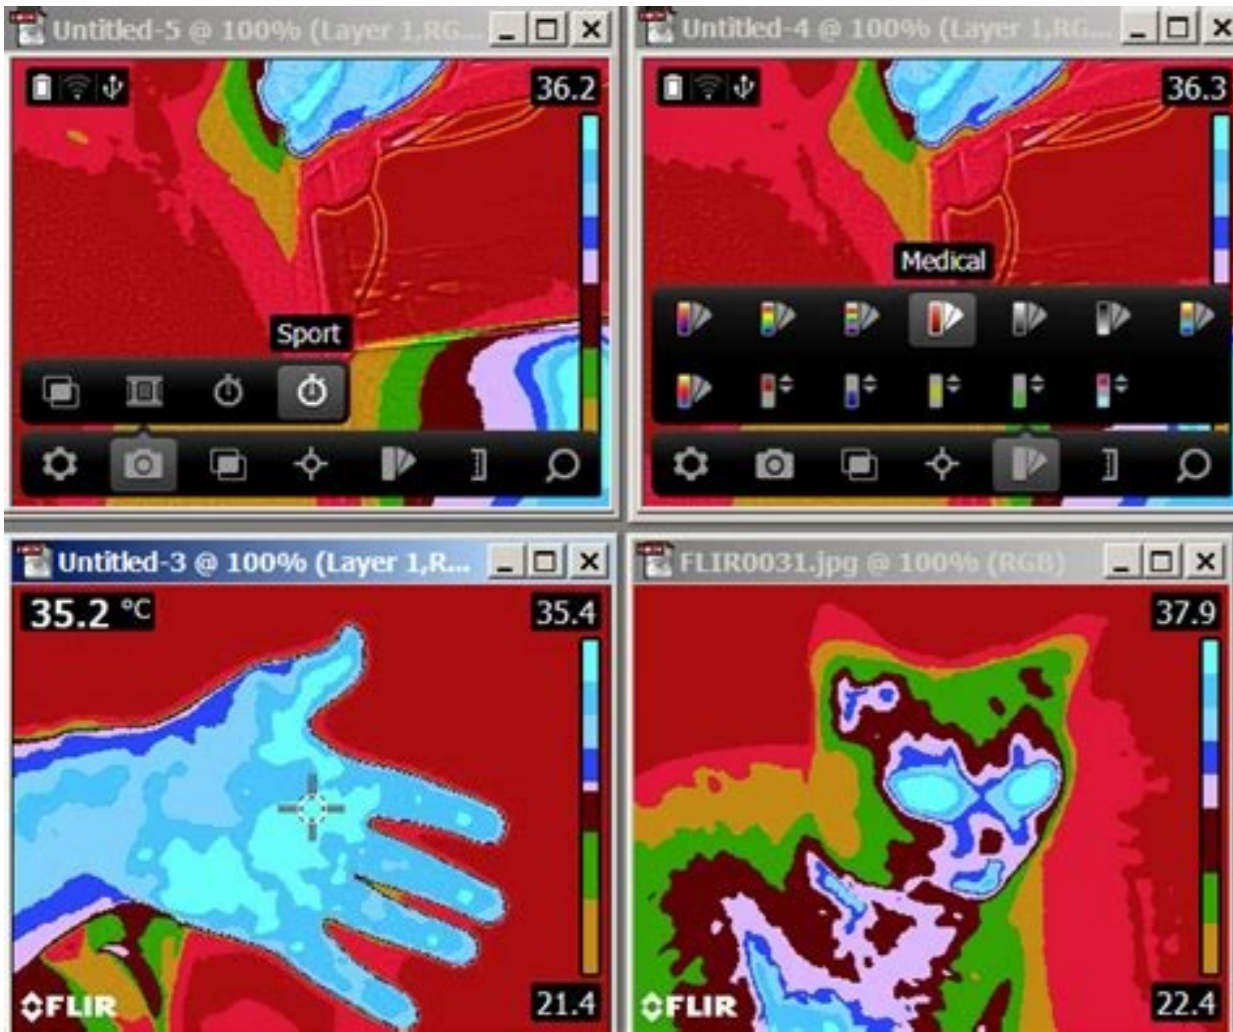

Flir e4 hack

Flir e4 hack to e8. Flir e4 frame rate hack. Flir e4 upgrade hack. Flir e4 hack 2018. Flir e4 2.0l hack. Flir e4 hack 2020. Flir e4 wifi hack. Flir e4 hack 2021.