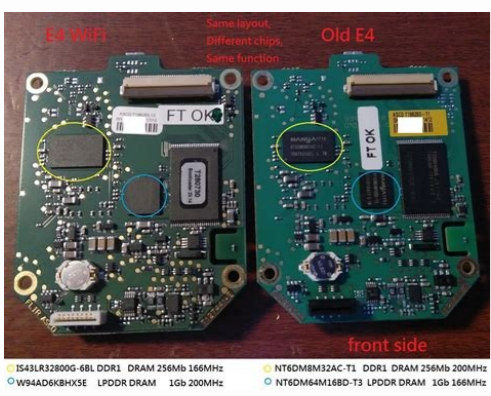

Flir e4 hack

Flir e4 hack to e8. Flir e4 frame rate hack. Flir e4 upgrade hack. Flir e4 hack 2018. Flir e4 2.0l hack. Flir e4 hack 2020. Flir e4 wifi hack. Flir e4 hack 2021.