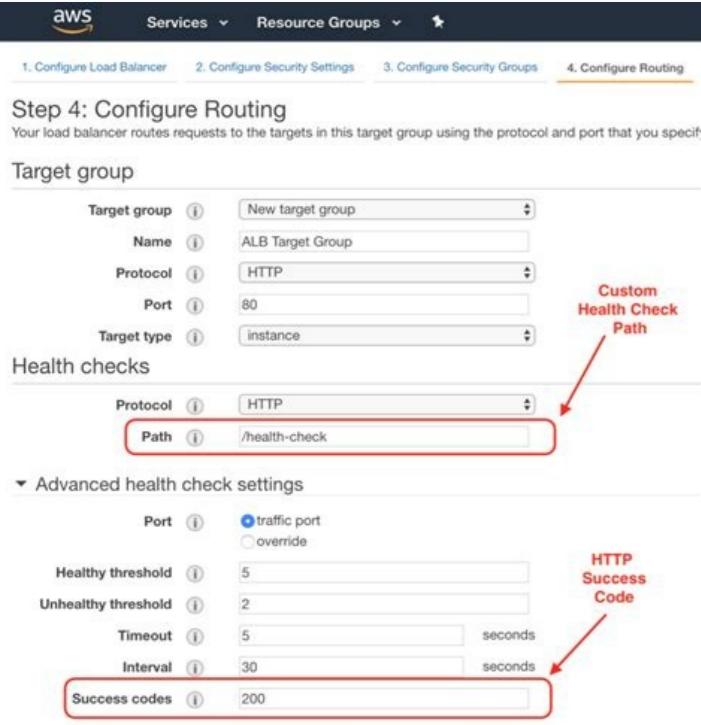

How to obtain the IP addresses of a network load balancer in CloudFormation

Create a health check security group with the exact ip addresses of your network load balancer

Elastic Load Balancing

- Managed Load Balancing Service
- Fault tolerant
- Health Checks
- Distributes traffic across AZs
- Elastic – automatically scales its capacity