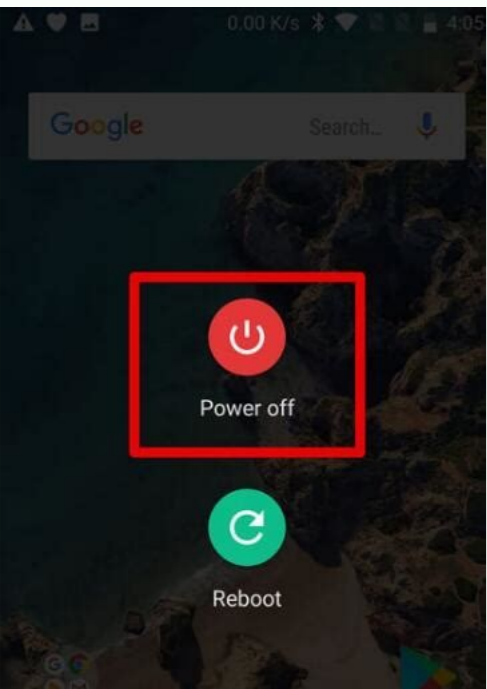

Can you put an sd card in galaxy s10. Does the galaxy s10e have an sd card slot. Samsung galaxy s10e micro sd card slot. Does galaxy s10 have microsd slot. Galaxy s10e sd card slot. Does the s10e have a sd card slot. Does galaxy s10 have an sd card slot.